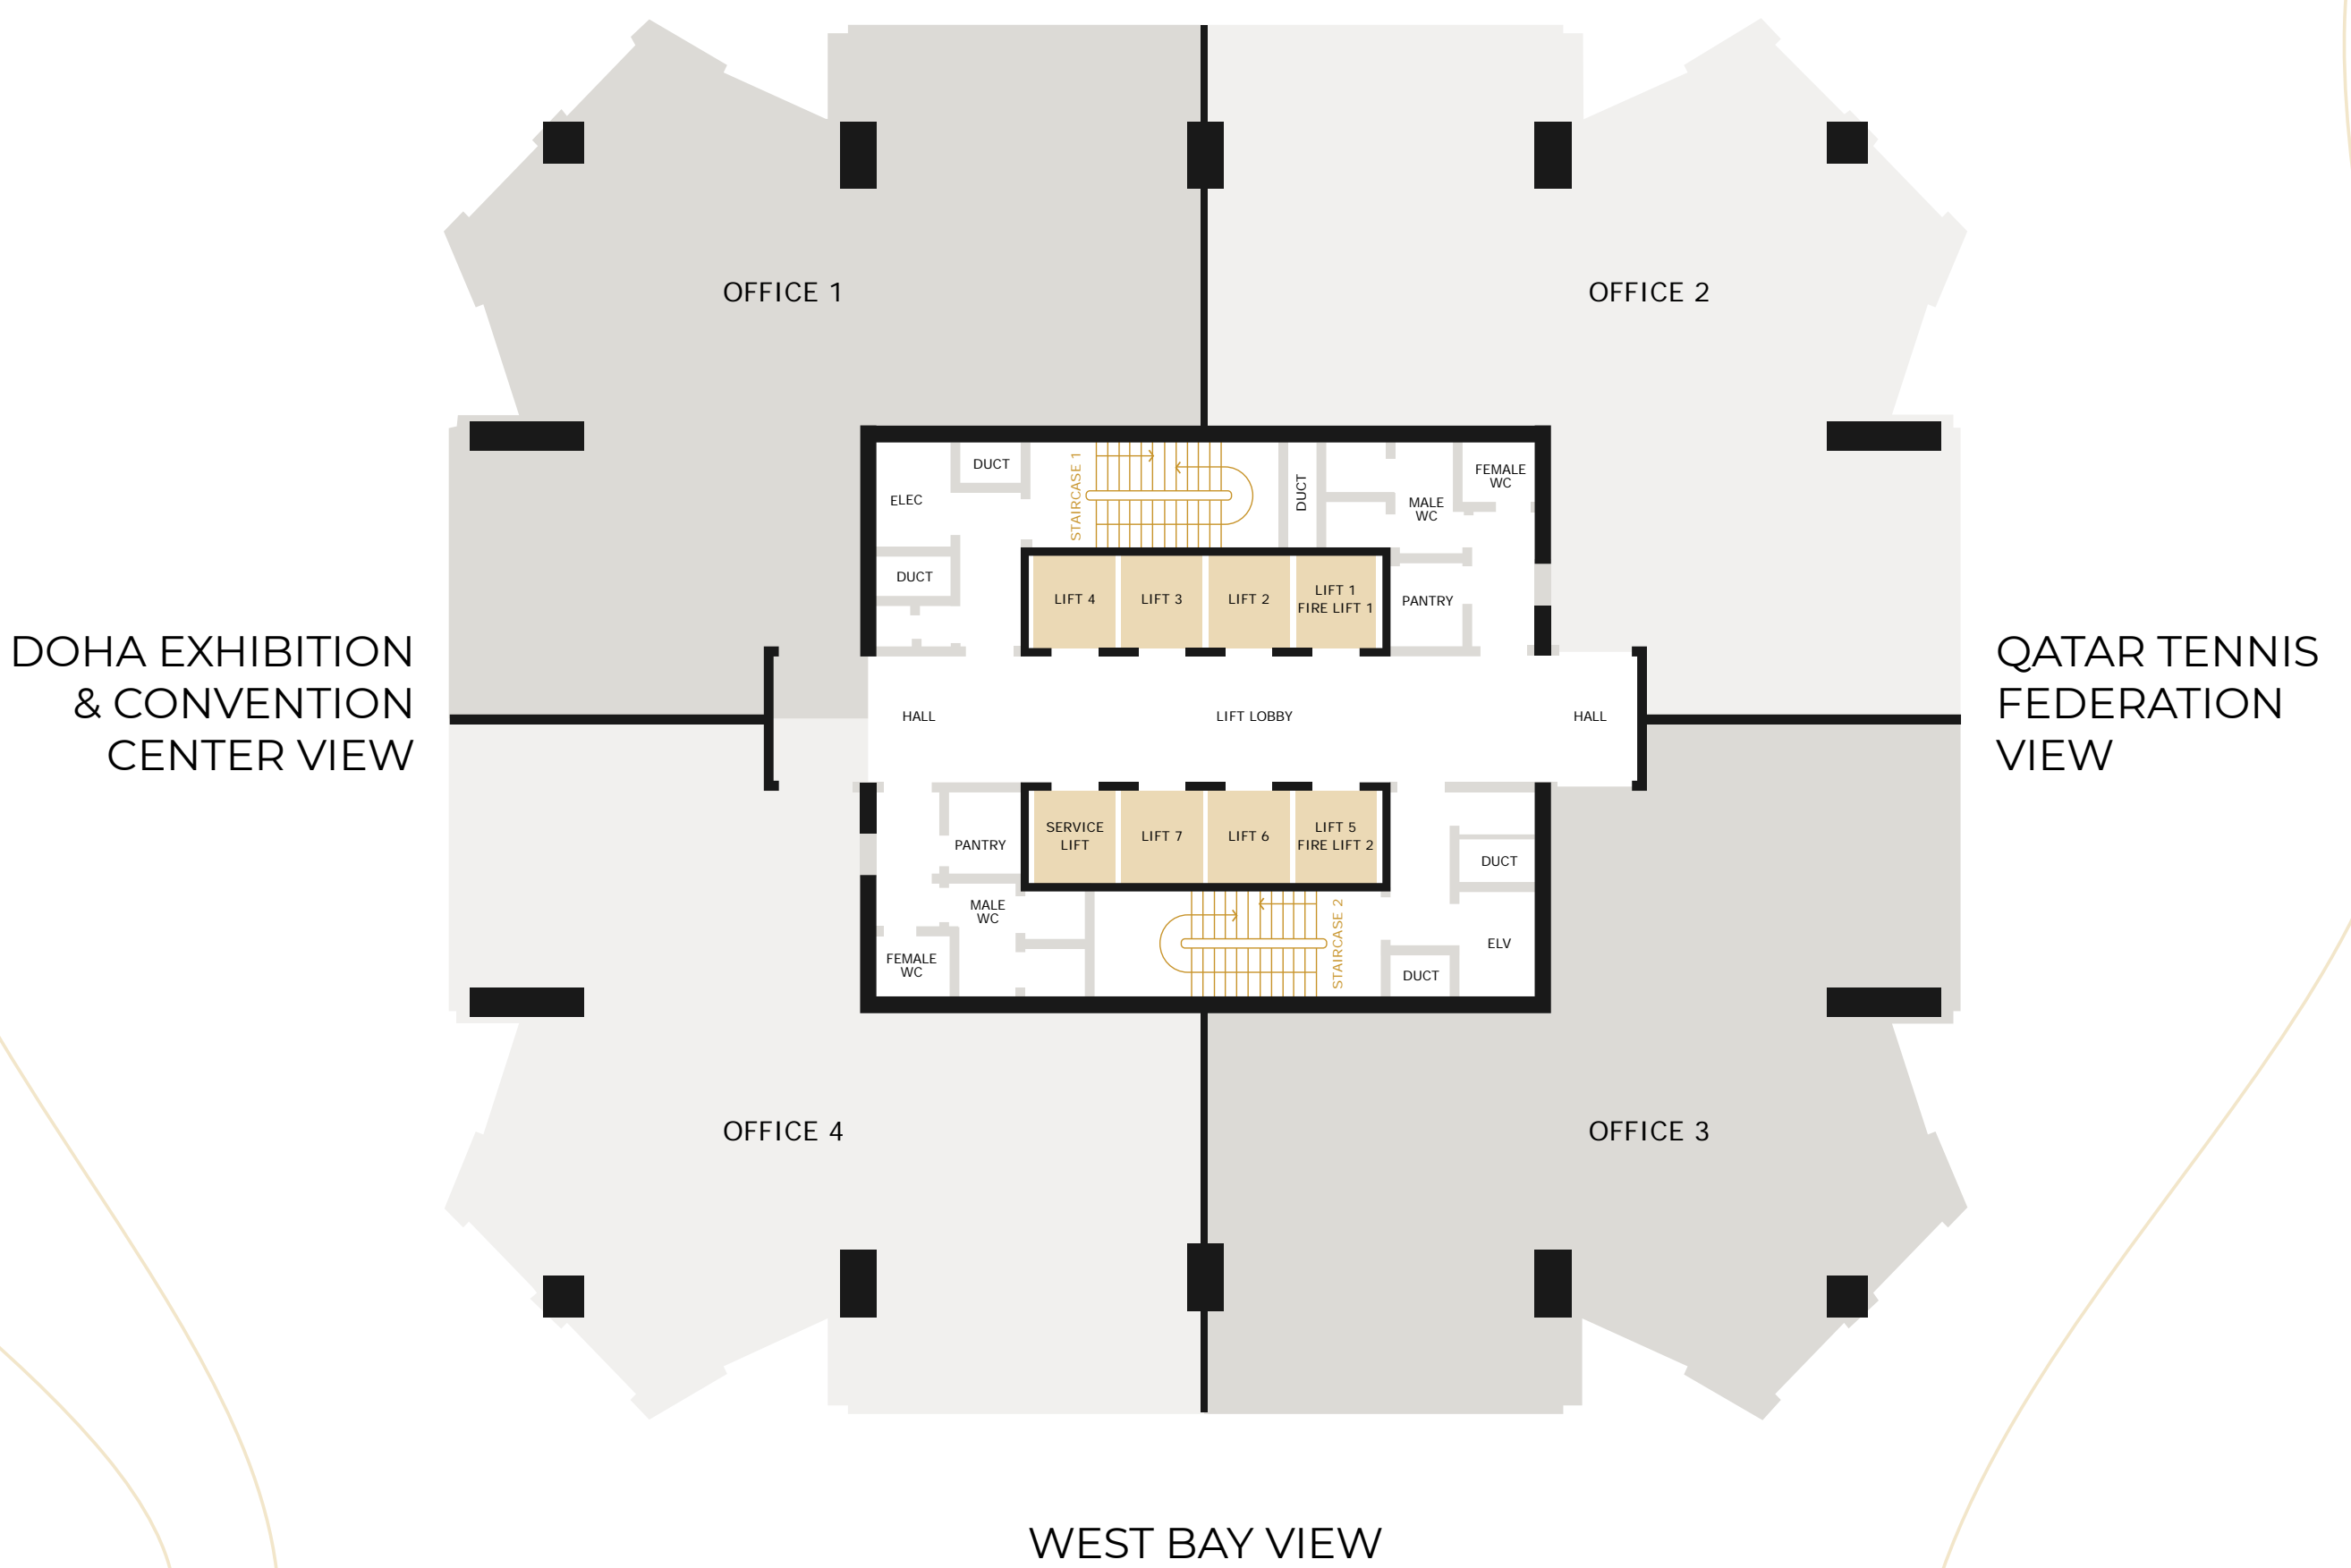

Starting from approximately 245m²

5TH FLOOR

CORNICHE VIEW

“

A CENTRAL LOCATION

Located in the heart of Doha, with easy access close to Metro Station, and major government organisations.

View on Map

Click here
to view the office spaces